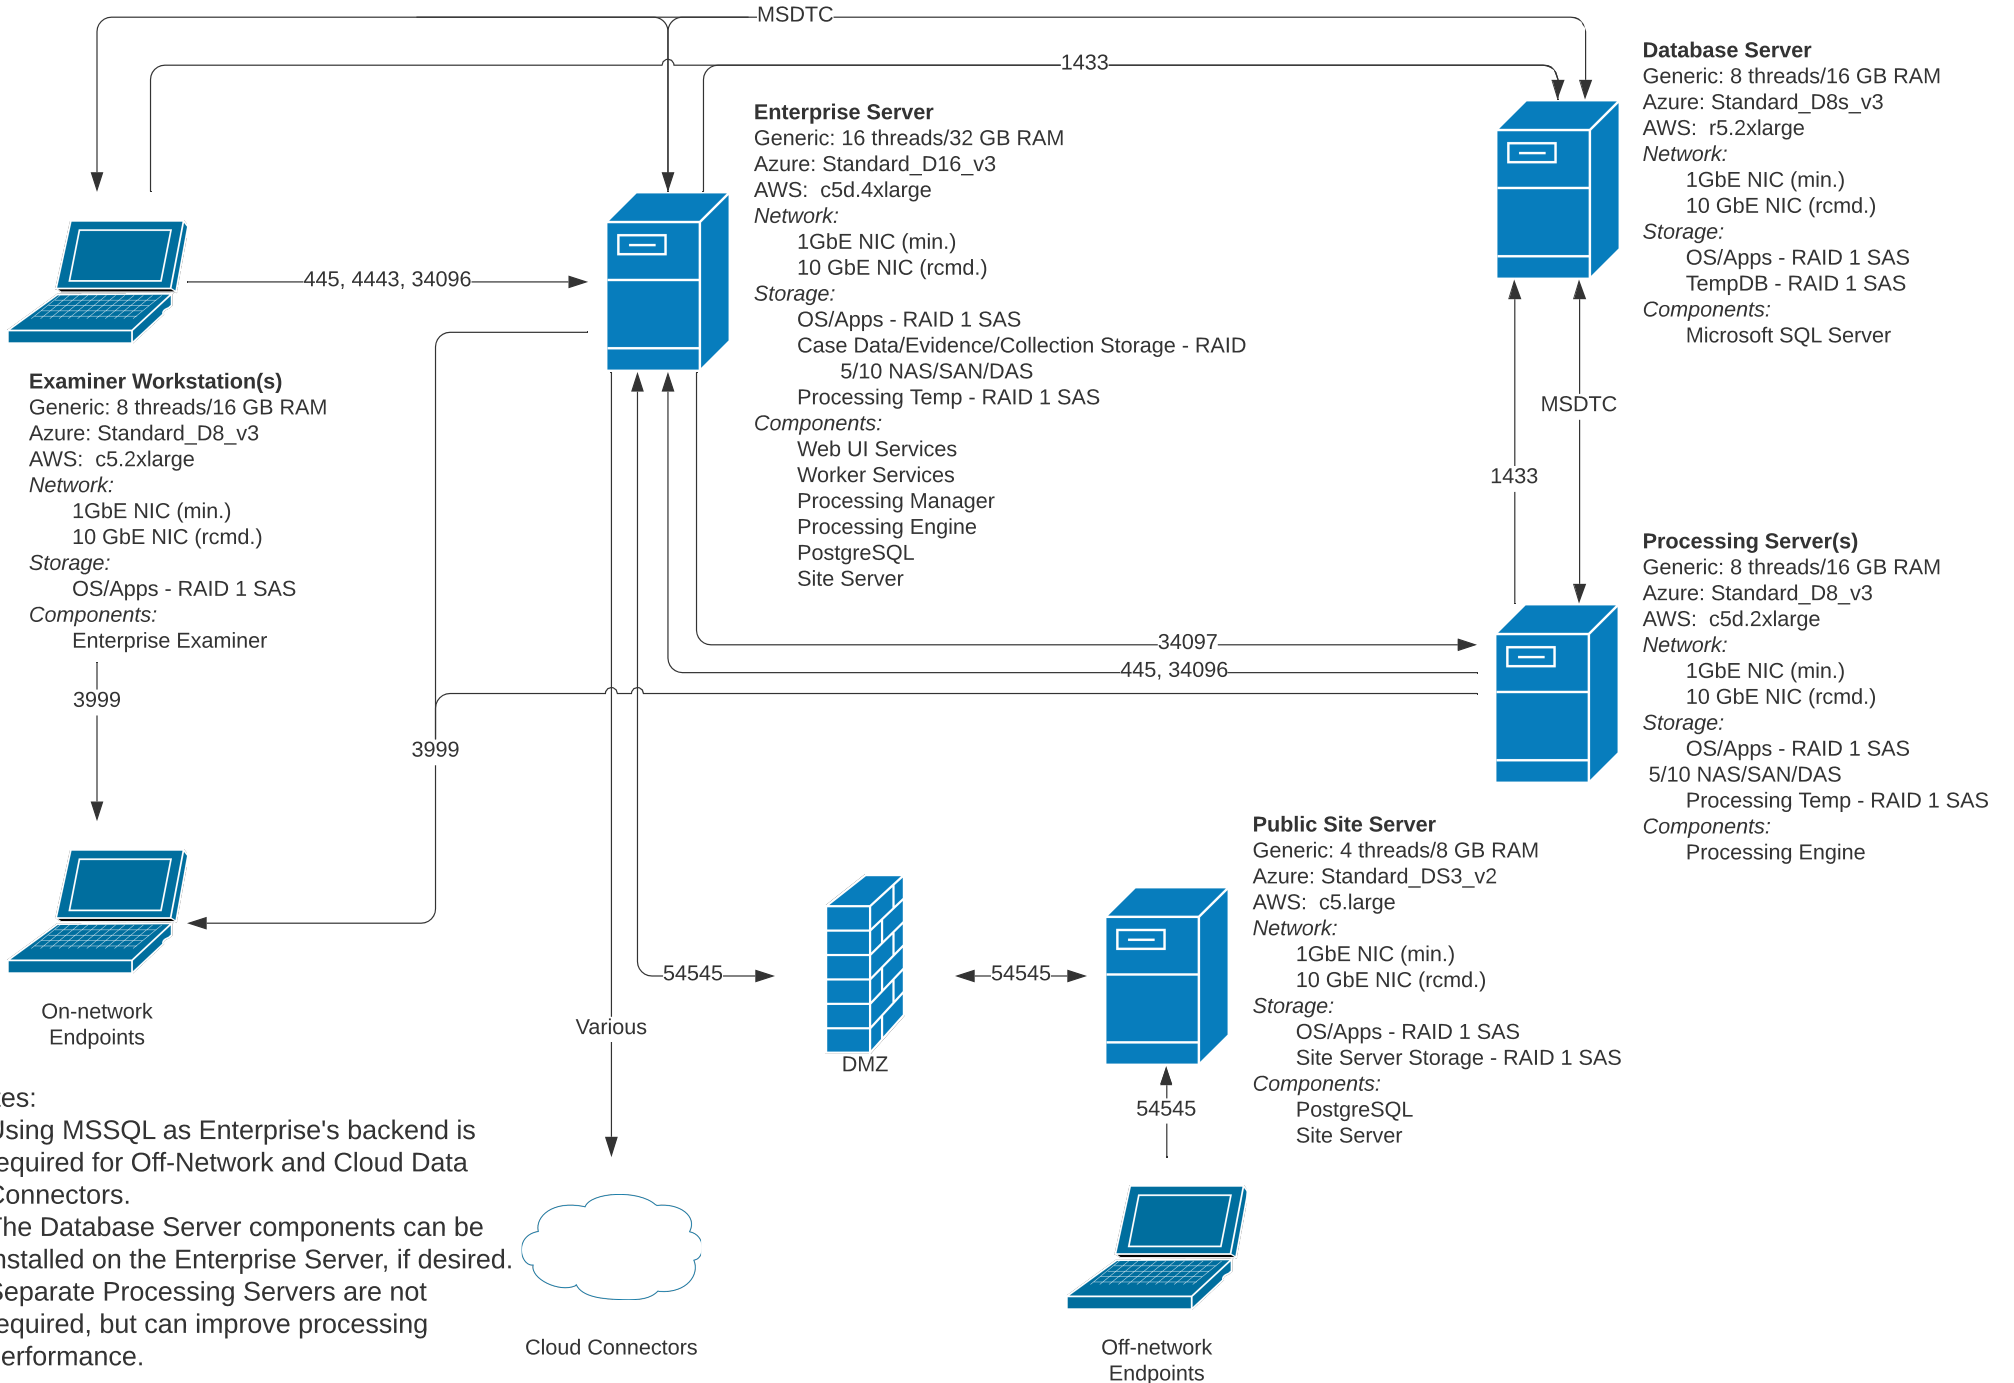

Enterprise Sample Environment (MSSQL)

Notes:

- Using MSSQL as Enterprise's backend is required for Off-Network and Cloud Data Connectors.
- The Database Server components can be installed on the Enterprise Server, if desired.
- Separate Processing Servers are not required, but can improve processing performance.